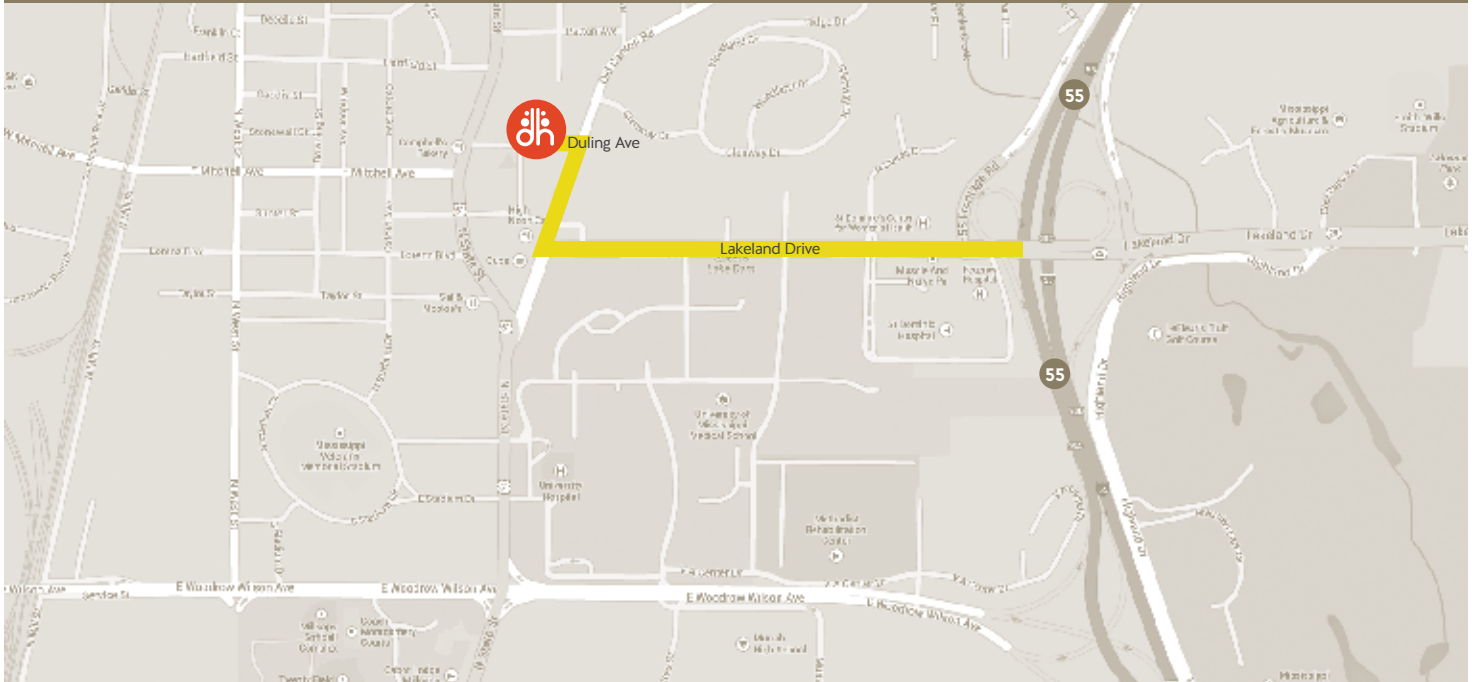

Duling Hall

622 DULING AVENUE, JACKSON, MS 39216

I-55 to Lakeland Drive (hwy 25) go left (west) all the way to end...that's Old Canton Road & take a right. Go to 2nd red light... Duling Ave and go left. First driveway on the right is your parking lot entrance...turn here.

You'll want to park the bus facing east, so as you approach stop sign in the parking lot swing wide left...turn right at stop sign... pull up just far enough to line-up then back into designated parking space. Trailer gate should drop on the handicap area.