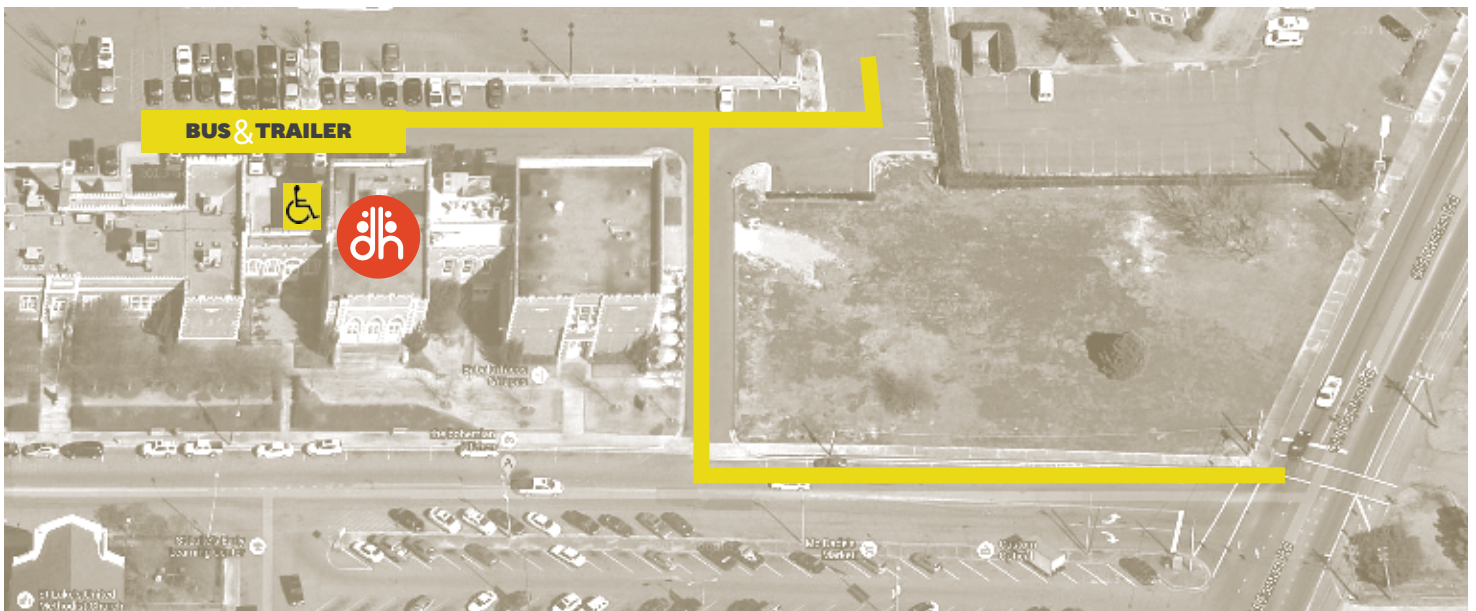

TABLES

40 ..30"D x 30"H Round Table	10 ..48"D x 30"H..... Round Table
20 ...30"D x 42"H..... Round Table	6....72"L x 30"W x 30"H..... Banquet Table

CHAIRS

200.. Standard Height (18" to seat) black metal cushioned chairs	26.. Tall Height (30" to the seat) wooden bistro chairs
--	---

Duling Hall

622 DULING AVENUE, JACKSON, MS 39216

I-55 to Lakeland Drive (hwy 25) go left (west) all the way to end...that's Old Canton Road & take a right. Go to 2nd red light... Duling Ave and go left. First driveway on the right is your parking lot entrance...turn here.

You'll want to park the bus facing east, so as you approach stop sign in the parking lot swing wide left...turn right at stop sign... pull up just far enough to line-up then back into designated parking space. Trailer gate should drop on the handicap area.